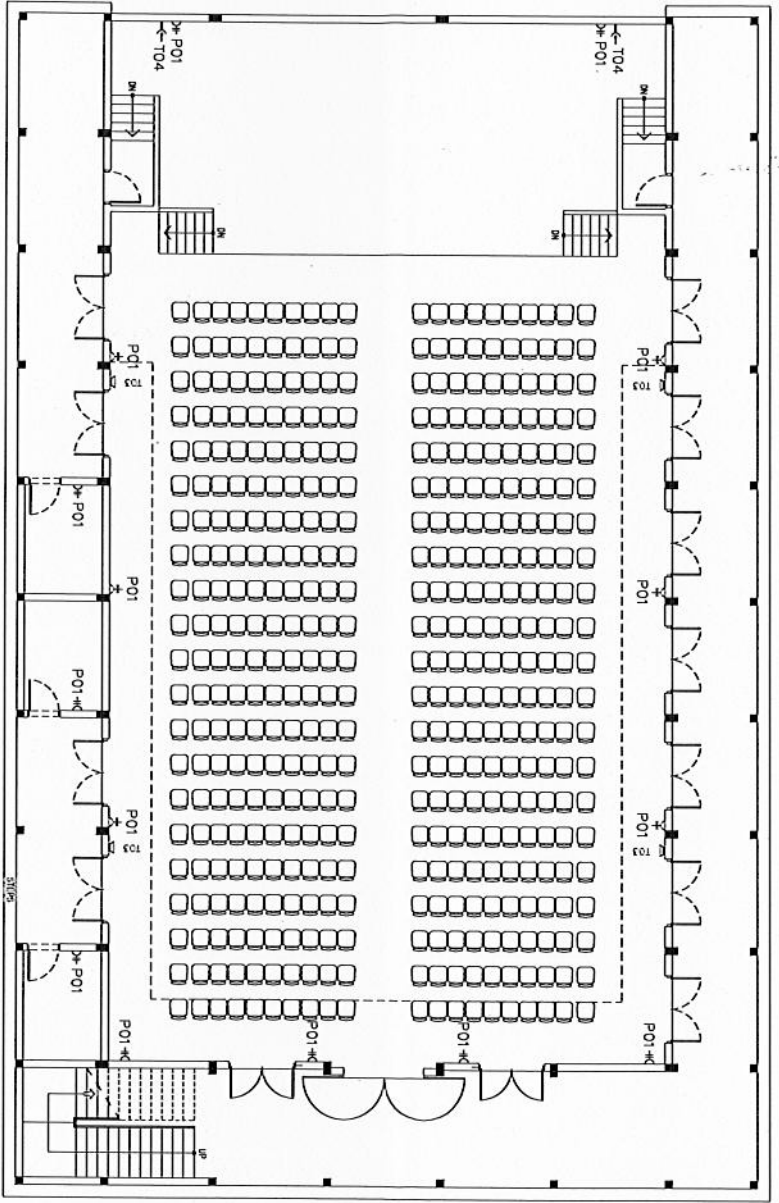

ELECTRICAL LEGEND

DH	P01	2 GANG/3A SOCKET OUTLET AT 300mm ABOVE FINISHED FLOOR LEVEL
SH	P02	1 GANG/3A SOCKET OUTLET CEILING CONCEALED
SH	P03	2 GANG/3A SOCKET OUTLET AT 1200mm ABOVE FINISHED FLOOR LEVEL
SH	P05	DISTRIBUTION BOARD
SH	P06	PANEL BOARD

←	T01	PLAIN TELEPHONE OUTLET (RJ11, CONNECTOR)
↗	T02	TV POINT
⊞	T03	SPEAKER
↔	T04	COMPUTER NETWORK OUTLET (RJ 45 CONNECTORS)
◻	T05	MULTIMEDIA PROJECTOR
◻	T06	SECURITY CAMERA(NIGHT VISION IP CAMERAS)

GROUND FLOOR SOCKET PLAN
SCALE: 1:100

PROJECT NO.	E-03
PROJECT TITLE	...
CLIENT	...
DATE	...
SCALE	...
PROJECT NO.	...