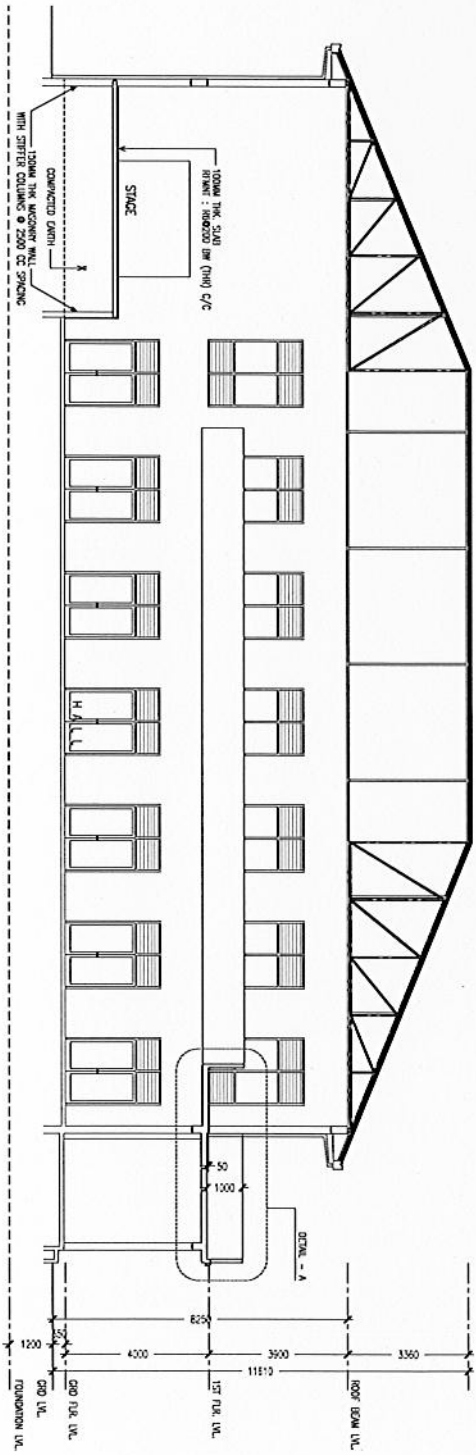

SECTION X-X
SCALE: 1/100

PROJECT NO.	PROJECT NAME	CLIENT	PROJECT TYPE
DATE	DESIGNER	DESIGNED BY	DESIGNED FOR
SCALE	DATE	DATE	DATE
PROJECT NO.	PROJECT NAME	CLIENT	PROJECT TYPE
DATE	DESIGNER	DESIGNED BY	DESIGNED FOR
SCALE	DATE	DATE	DATE

A-04