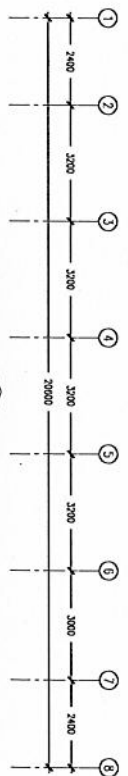

ELEVATION - B
SCALE 1:100