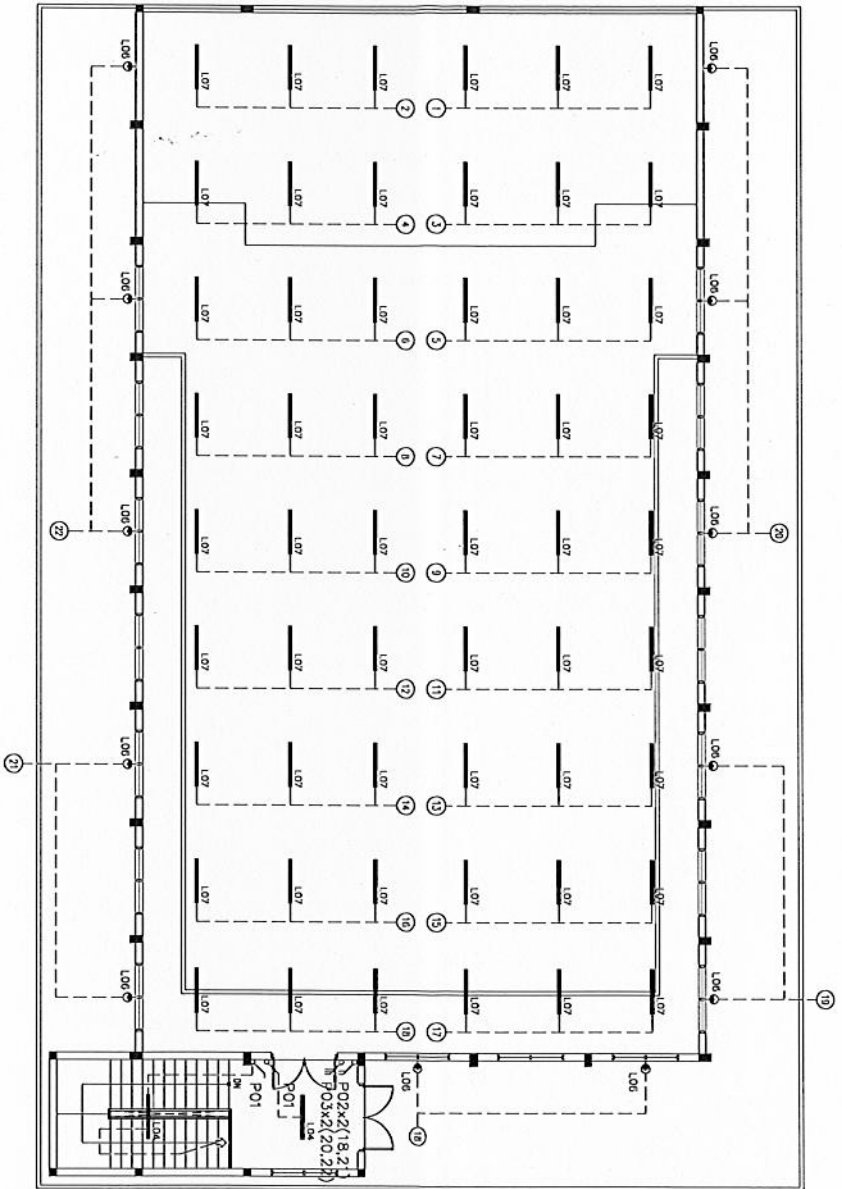

ELECTRICAL LEGEND

	L01	4X18W FLUORESCENT LAMPS IN SURFACE MOUNT, LOUVRED LUMINAIRE		P01	1GANG 1 WAY SWITCH
	L02	1X75W WEATHER PROOF LIGHT		P02	2GANG 1 WAY SWITCH
	L03	1X60W INCANDESCENT LAMPS IN RECESSED DECORATIVE LUMINAIRE		P03	3GANG 1 WAY SWITCH
	L04	2X36W FLUORESCENT LAMPS IN SURFACE MOUNT LUMINAIRE WITH DIFFUSER		P04	4GANG 1 WAY SWITCH
	L05	1X20W COMPACT FLUORESCENT LAMP IN SURFACE MOUNT DECORATIVE LUMINAIRE		P05	5GANG 1 WAY SWITCH
	L06	2X36W FLUORESCENT LAMPS IN SURFACE MOUNT WEATHER PROOF LUMINAIRE		P06	DISTRIBUTION BOARD
	L07	2X36W FLUORESCENT LAMPS IN SURFACE MOUNT LUMINAIRE WITH DIFFUSER(LED UOH-1)			

1ST FLOOR LIGHTING LAYOUT PLAN
SCALE: 1:100

PROJECT NO.	PROJECT TITLE	DATE	SCALE
DESIGNED BY	CHECKED BY	DATE	SCALE
DRAWN BY	DATE	SCALE	
PROJECT NO.	PROJECT TITLE	DATE	SCALE
DESIGNED BY	CHECKED BY	DATE	SCALE
DRAWN BY	DATE	SCALE	

E-02