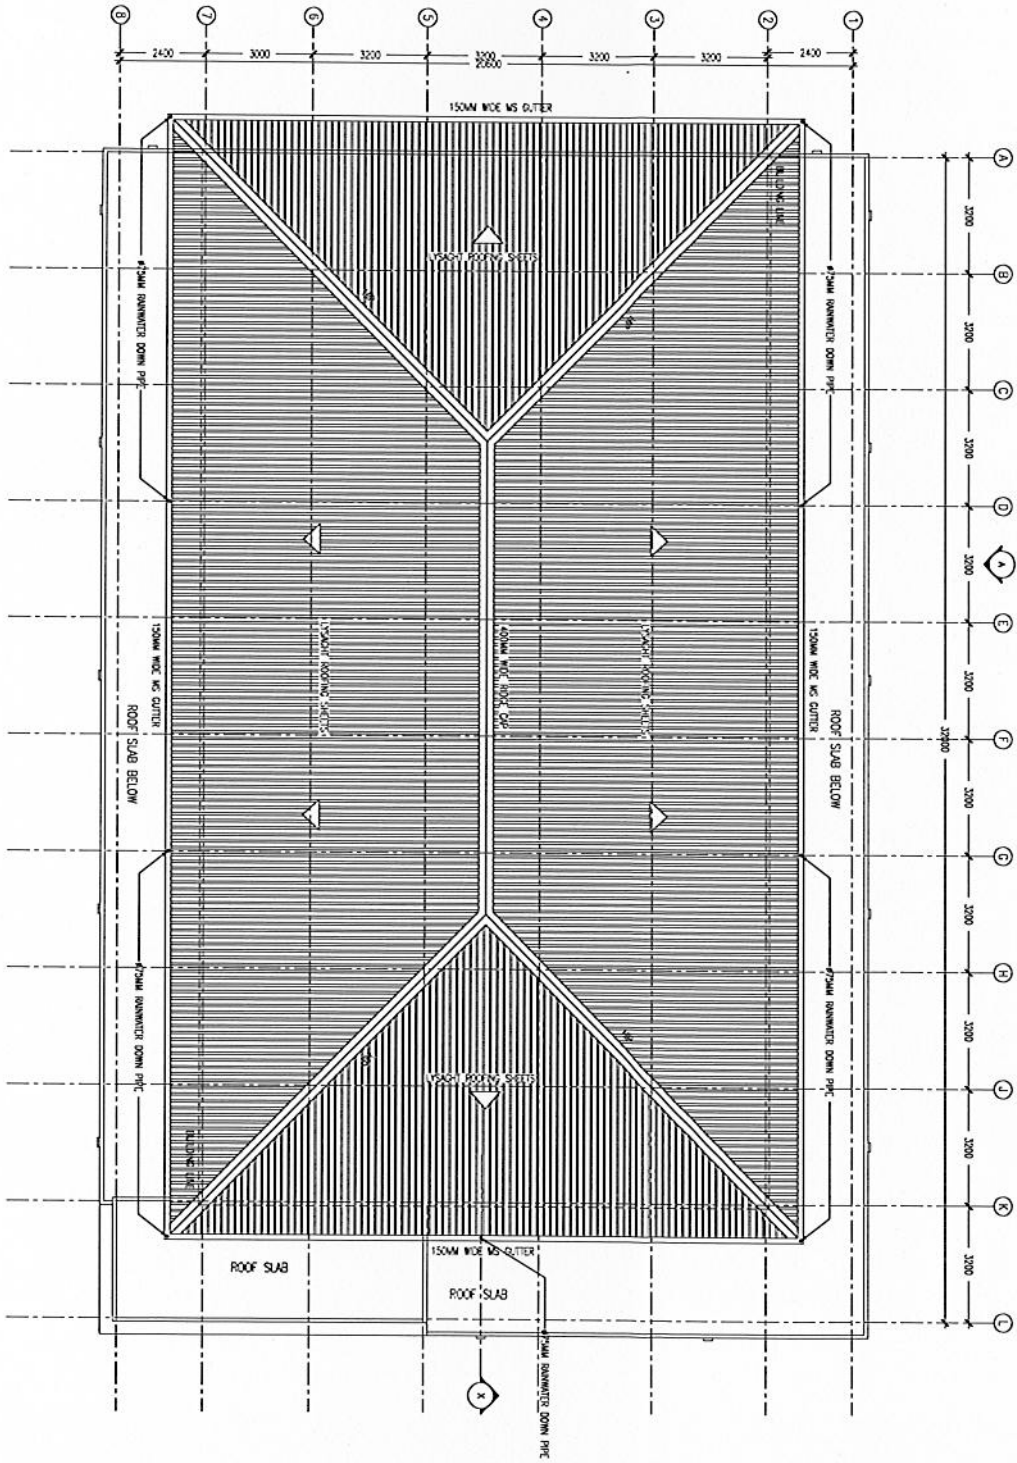

ROOF LAYOUT PLAN
SCALE: 1:100

GENERAL INFORMATION		CLIENT INFORMATION		PROJECT INFORMATION	
PROJECT NAME	...	CLIENT NAME	...	PROJECT NO.	...
ADDRESS	...	CONTACT NO.	...	DATE	...
DESIGNER	...	ARCHITECT	...	SCALE	...
DATE	...	PROJECT NO.	...	PROJECT NO.	...

A-03